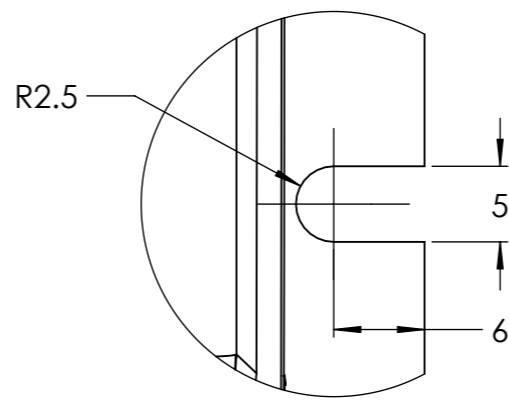

Dimension Drawing - SmartSolar charge controller	
SCC110020160R	SmartSolar MPPT 100/20_48V Retail
SCC110020060R	SmartSolar MPPT 100/20 Retail

DETAIL A  
SCALE 2 : 1

Dimensions in mm