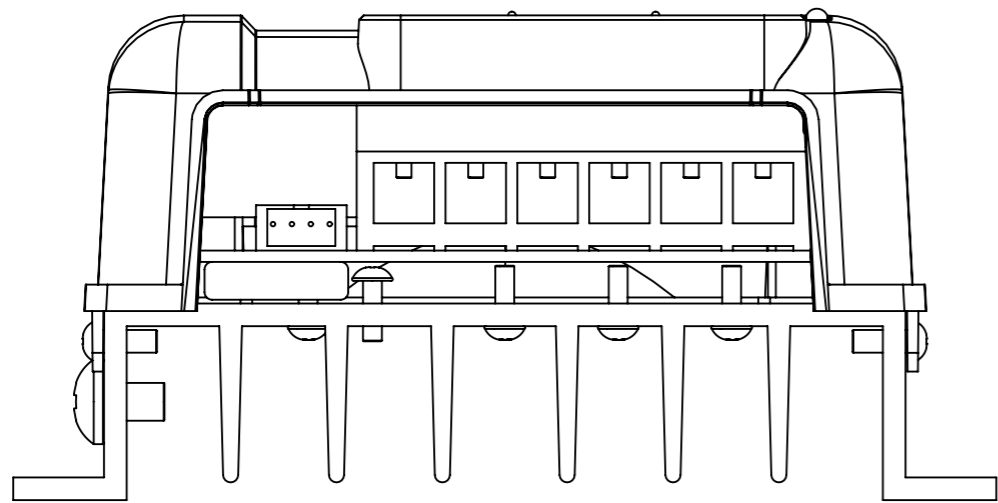

Dimension Drawing - SmartSolar charge controller	
SCC110020160R	SmartSolar MPPT 100/20_48V Retail
SCC110020060R	SmartSolar MPPT 100/20 Retail

DETAIL A  
SCALE 2 : 1

Dimensions in mm