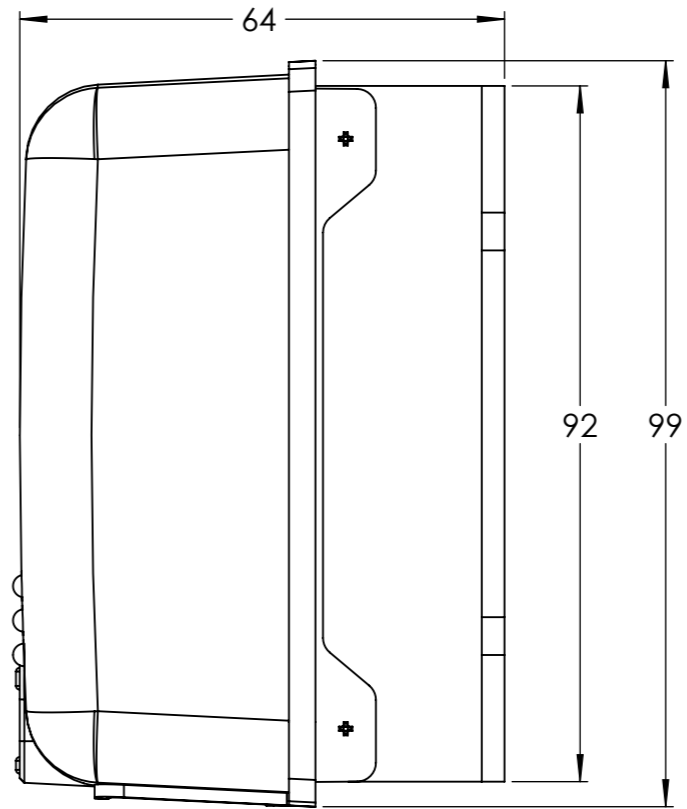

Dimension Drawing - SmartSolar charge controller	
SCC110020160R	SmartSolar MPPT 100/20_48V Retail
SCC110020060R	SmartSolar MPPT 100/20 Retail

DETAIL A  
SCALE 2 : 1

Dimensions in mm