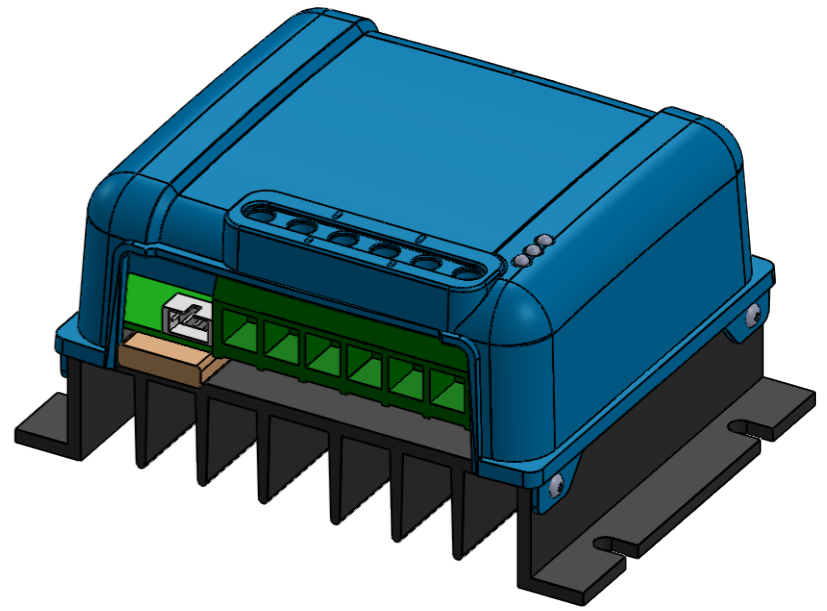

Dimension Drawing - SmartSolar charge controller	
SCC110020160R	SmartSolar MPPT 100/20_48V Retail
SCC110020060R	SmartSolar MPPT 100/20 Retail

DETAIL A  
SCALE 2 : 1

Dimensions in mm