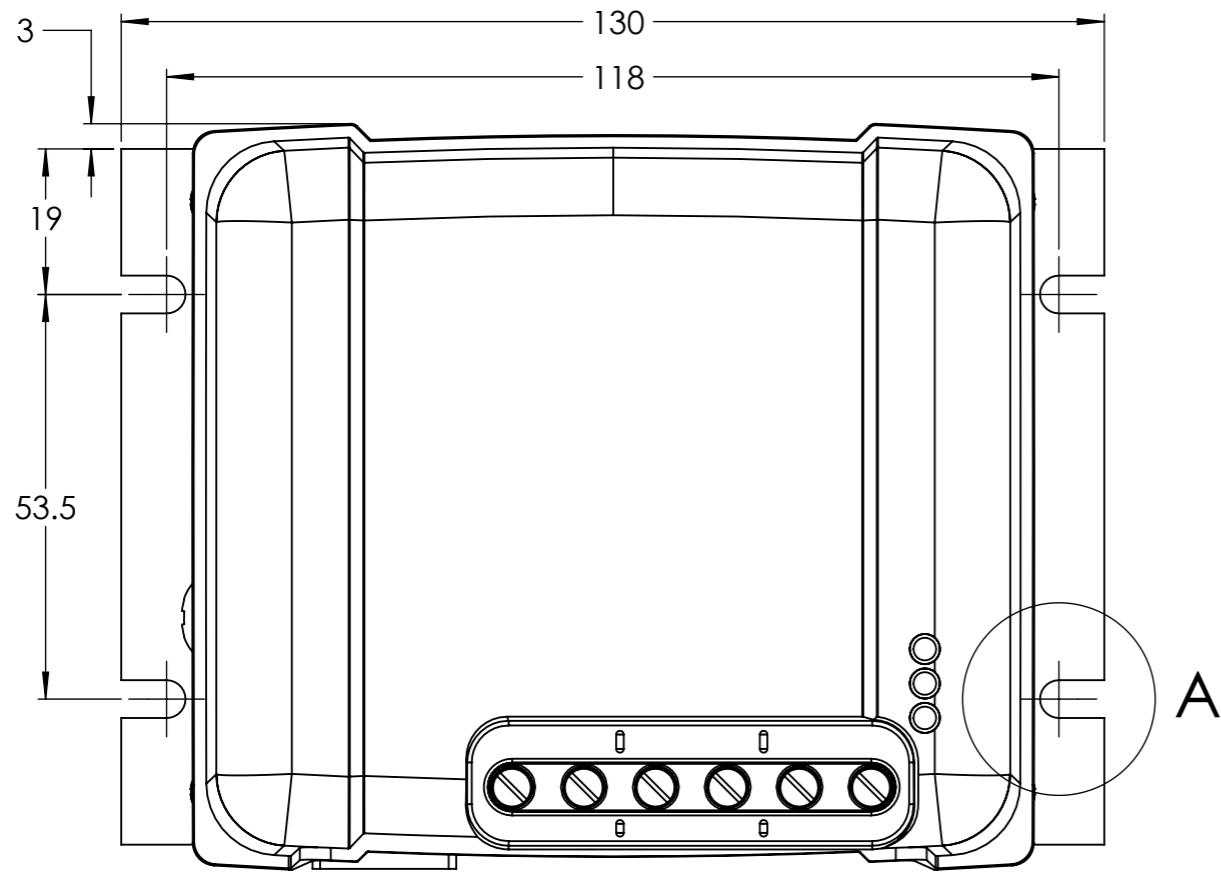

Dimension Drawing - SmartSolar charge controller	
SCC110020160R	SmartSolar MPPT 100/20_48V Retail
SCC110020060R	SmartSolar MPPT 100/20 Retail

DETAIL A  
SCALE 2 : 1

Dimensions in mm