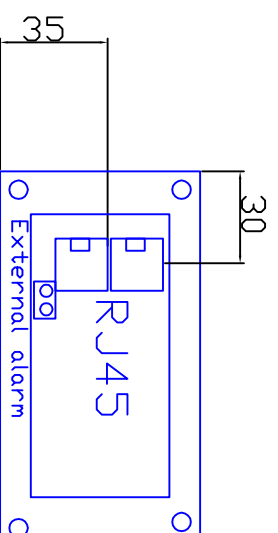

Extra space for RJ45 cable !

GMDSS Panel

BLUE POWER